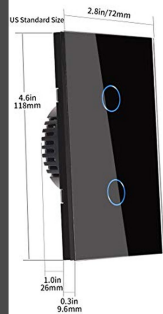

UNIQUE STAIR DESIGNS

DESIGN MAKERS
FINISHING & DECORATION

SMART HOMES AND ELECTRICITY

GYP SUM BOARD AND PAINTING

**ELSEWEDY
ELECTRIC**

PRODUCT FEATURES

- 40ms Fast Touch Response Speed
- 4mm Tempered Glass Panel
- Waterproof and Safer
- No Color Aging
- Easy to Clean
- No Scratch